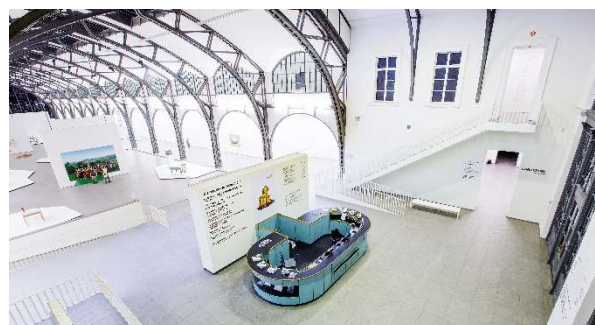

Address:

Invalidenstr. 50 - 51
10557 Berlin - Tiergarten

2.8 km

28.6 km

0.4 km

HAMBURGER BAHNHOF – Nationalgalerie der Gegenwart

Aktionsraum (event room)

- Standing reception up to 300 persons
- Dinner up to 250 persons
- seated events like lectures or ceremonies up to 250 persons

© Photo: David von Becker

Restaurant

- Standing reception up to 200 persons
- Dinner up to 120 persons

© Foto: David von Becker

Foyer (with view of the historic hall)

- Standing reception up to 120 persons